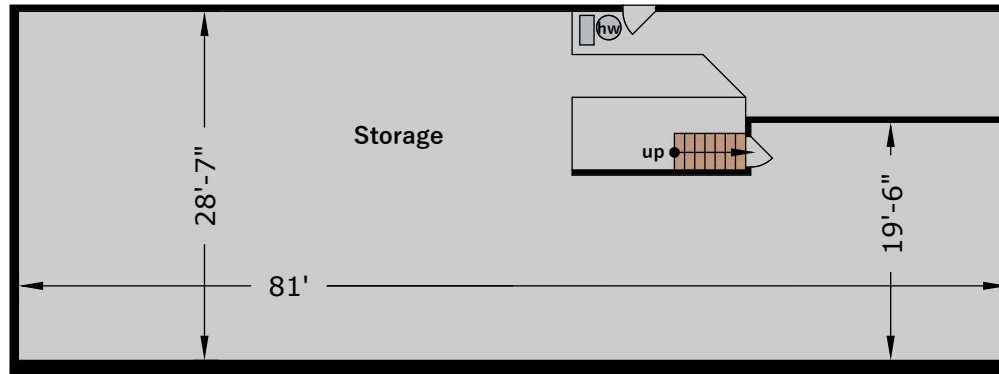

# 115 Latham Street

Piedmont, CA 94611

**Lower Level**  
approx. 2,390 sqft

**Estimated Total Finished Square Footage: 1,962 sqft**  
Main Level: 1,962 sqft

**Estimated Total Unfinished Square Footage: 2,834 sqft**  
Lower Level: 2,390 sqft  
Garage: 444 sqft

Interior room dimensions are shown, and all square footage measured from perimeter of exterior walls. Decks, porches, and patios are not included in calculations.  
Measured on September 29th, 2023

**Site Plan**  
lot size approx. 7,910 sqft

**Main Level**  
approx. 1,962 sqft

Latham Street