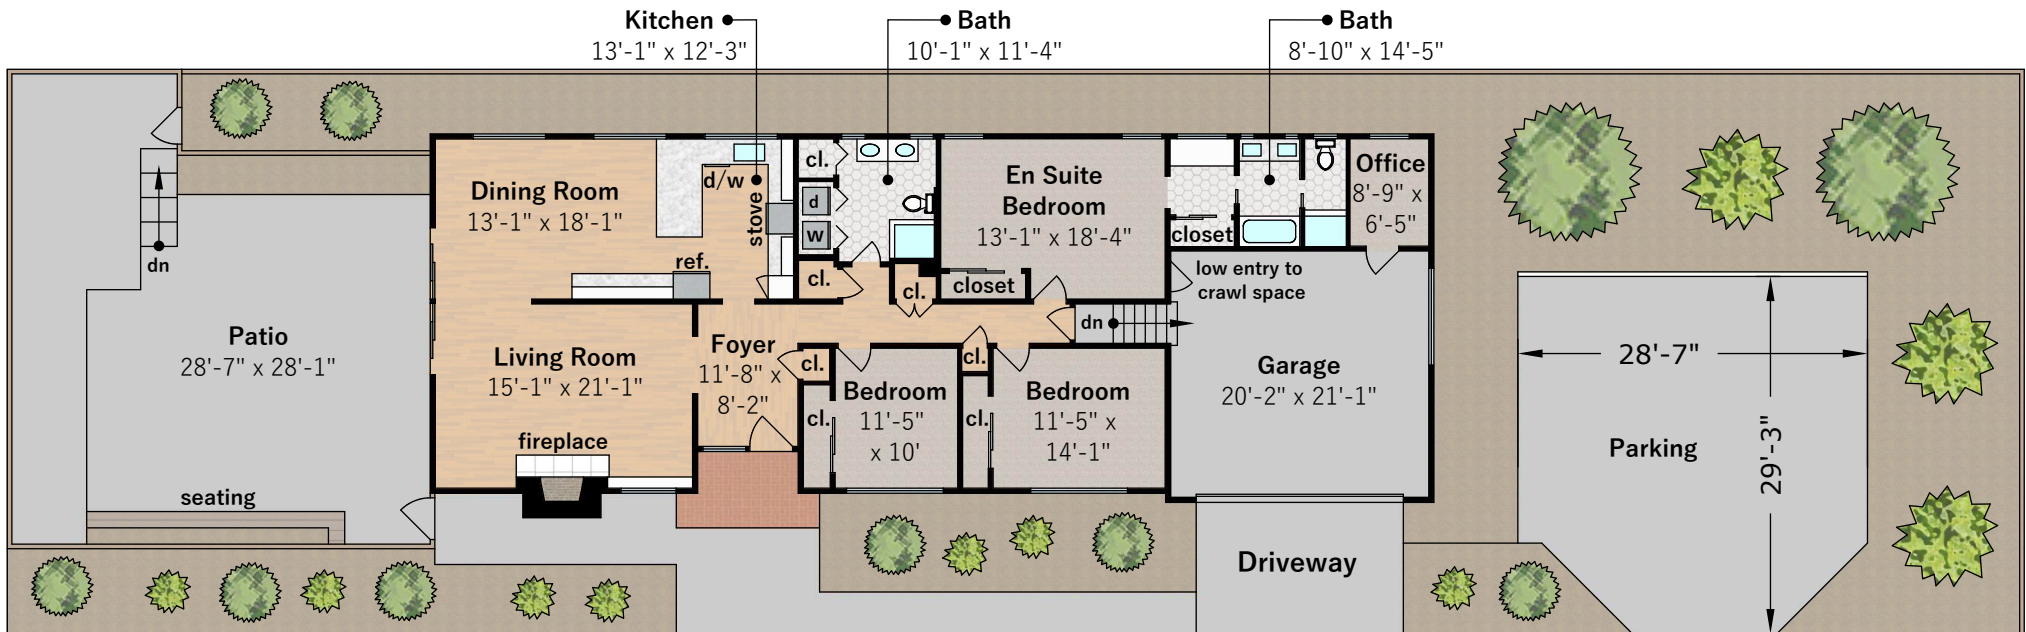

# 115 Latham Street

Piedmont, CA 94611

**Lower Level**  
approx. 2,390 sqft

**Estimated Total Finished Square Footage: 1,962 sqft**  
Main Level: 1,962 sqft

**Estimated Total Unfinished Square Footage: 2,834 sqft**  
Lower Level: 2,390 sqft  
Garage: 444 sqft

Interior room dimensions are shown, and all square footage measured from perimeter of exterior walls. Decks, porches, and patios are not included in calculations.  
Measured on September 29th, 2023

**Site Plan**  
lot size approx. 7,910 sqft

**Main Level**  
approx. 1,962 sqft

Latham Street